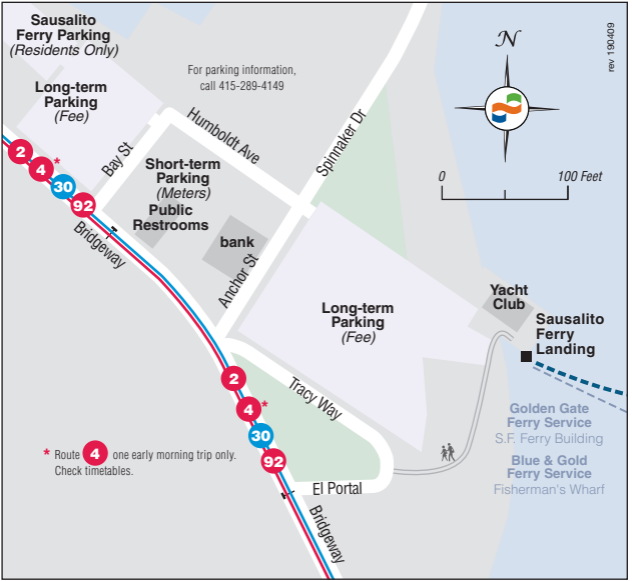

Sausalito Ferry Parking
(Residents Only)

For parking information,
call 415-289-4149

Long-term Parking
(Fee)

Short-term Parking
(Meters)
Public Restrooms

bank

Long-term Parking
(Fee)

Yacht Club

Sausalito Ferry Landing

Golden Gate Ferry Service
S.F. Ferry Building
Blue & Gold Ferry Service
Fisherman's Wharf

* Route **4** one early morning trip only.
Check timetables.